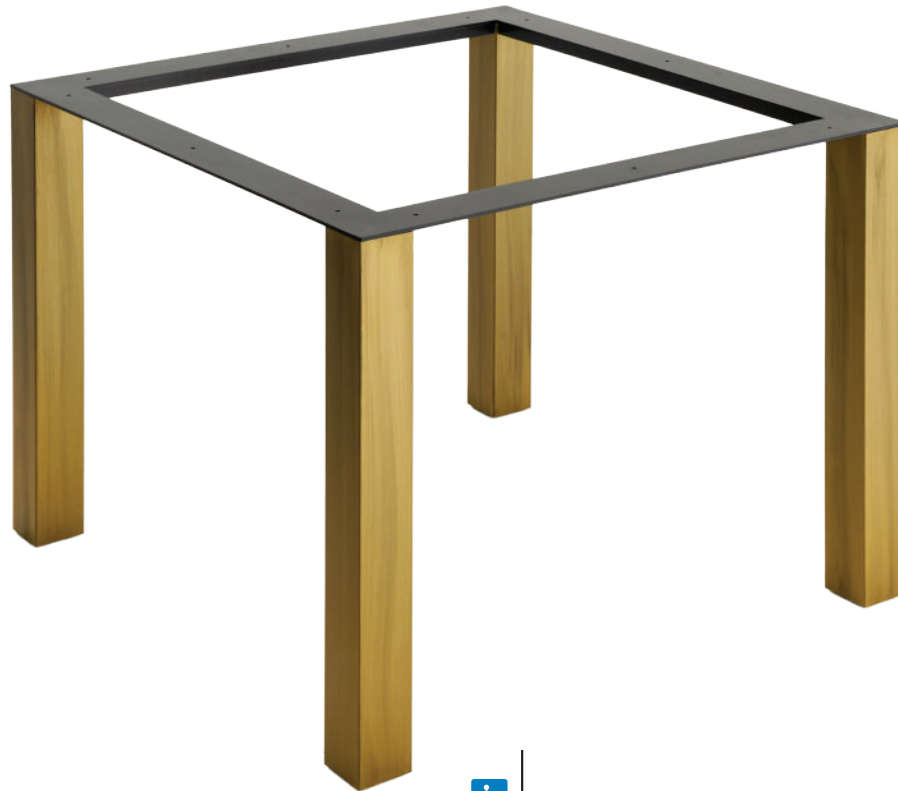

Image with T100 Table Top

Adjustable Foot Caps

Detail Image

• STRATO-Q4ADA Dining Table Base 

37" Min 37.5" Sq./54" Dia. 27"  
Max 48" Sq./64" Dia.

STRATO-Q4ADA

- 4-Leg Table Base with Square Stainless Steel Legs.
- Indoor Powder Coated Finishes
  - Polished Chrome
  - Matte Chrome
  - Distressed Steel Finish
  - Brushed Brass Finish
  - Aged Brass Finish
  - Aged Copper Finish
  - Corten Finish

Table Base Supplied with Adjustable Foot Caps.

Standard Pole Size: 3" Sq.

Custom Heights Available.

Weight: 32 Lbs.

Inquire about Special Colors.

Aceray LLC

4465 Kipling St., Suite 202

Wheat Ridge, CO 80033