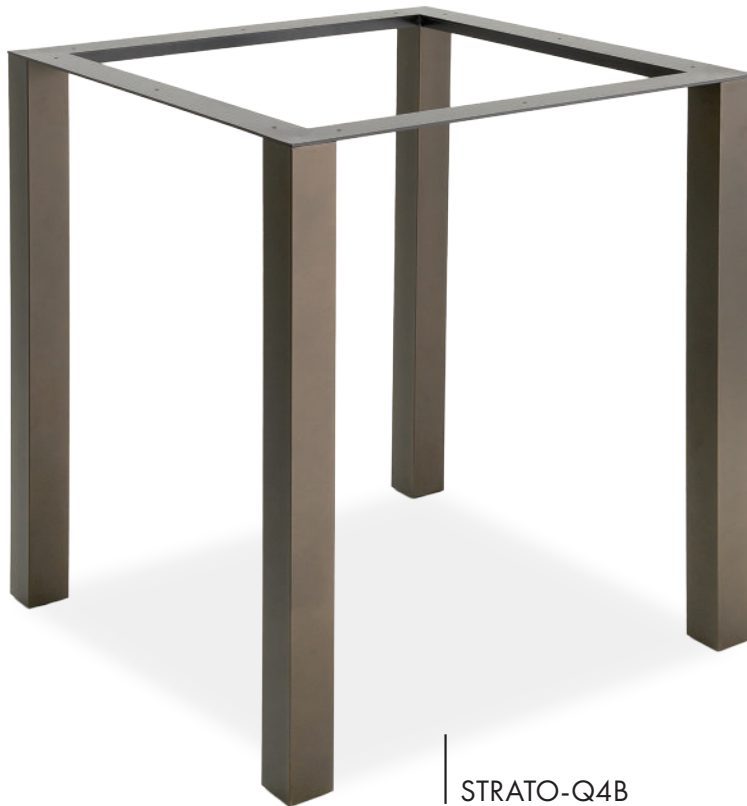

Image with T100 Table Top

Adjustable Foot Caps

Detail Image

• STRATO-Q4B Bar Table Base

37" Min 37.5" Sq./54" Dia. 27"
Max 48" Sq./64" Dia.

STRATO-Q4B

- 4-Leg Table Base with Square Stainless Steel Legs.
- Indoor Powder Coated Finishes
 - Polished Chrome
 - Matte Chrome
 - Distressed Steel Finish
 - Brushed Brass Finish
 - Aged Brass Finish
 - Aged Copper Finish
 - Corten Finish

Table Base Supplied with Adjustable Foot Caps.

Standard Pole Size: 3" Sq.

Custom Heights Available.

Weight: 45 Lbs.

Inquire about Special Colors.

Aceray LLC

4465 Kipling St., Suite 202

Wheat Ridge, CO 80033