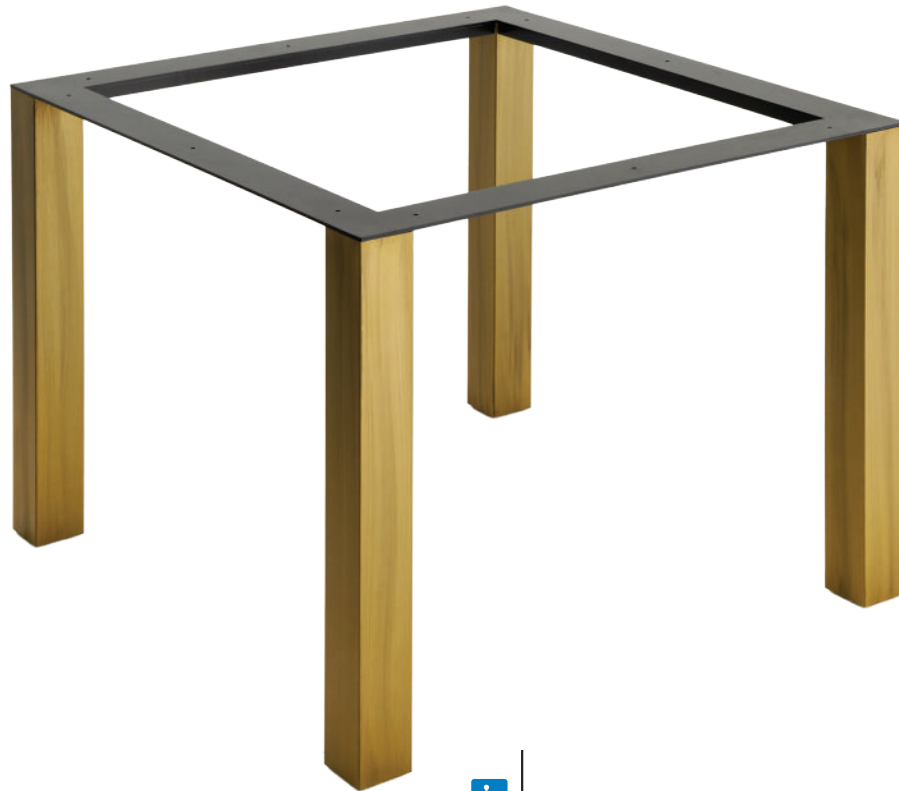

Image with T100 Table Top

Adjustable Foot Caps

Detail Image

• STRATO-Q4ADA Dining Table Base 

37" Min 37.5" Sq./54" Dia. 28"
Max 48" Sq./64" Dia.

STRATO-Q4ADA

- 4-Leg Table Base with Square Stainless Steel Legs.
- Indoor Powder Coated Finishes
 - Polished Chrome
 - Matte Chrome
 - Distressed Steel Finish
 - Brushed Brass Finish
 - Aged Brass Finish
 - Aged Copper Finish
 - Corten Finish

Table Base Supplied with Adjustable Foot Caps.

Standard Pole Size: 3" Sq.

Custom Heights Available.

Weight: 62 Lbs.

Inquire about Special Colors.

Aceray LLC

4465 Kipling St., Suite 202

Wheat Ridge, CO 80033