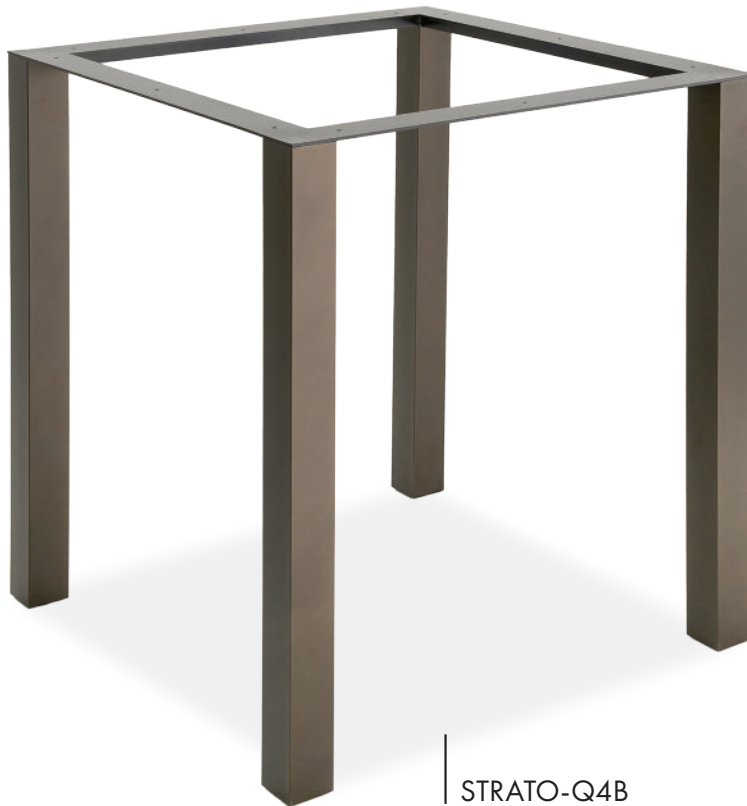

Image with T100 Table Top

Adjustable Foot Caps

Detail Image

• STRATO-Q4B Bar Table Base

37" Min 37.5" Sq./54" Dia. 40.5"
Max 48" Sq./64" Dia.

STRATO-Q4B

- 4-Leg Table Base with Square Stainless Steel Legs.
- Indoor Powder Coated Finishes
 - Polished Chrome
 - Matte Chrome
 - Distressed Steel Finish
 - Brushed Brass Finish
 - Aged Brass Finish
 - Aged Copper Finish
 - Corten Finish

Table Base Supplied with Adjustable Foot Caps.

Standard Pole Size: 3" Sq.

Custom Heights Available.

Weight: 66 Lbs.

Inquire about Special Colors.

Aceray LLC
4465 Kipling St., Suite 202
Wheat Ridge, CO 80033
Ph: 303 733 3404
info@aceray.com
©2024 Aceray