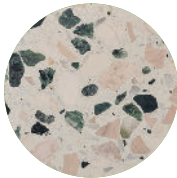

• #T184

Terrazzo Stone Table Tops, 4/5"
Suitable for Indoor/Outdoor Use.

(Perlino Bianco)

Round Sizes:
24", 28", 30", 32", 36"

Square Sizes:
24"x24", 28"x28", 30"x30",
32"x32", 36"x36"

Rectangular Sizes:
24"x30", 32"x48"

Custom Sizes Available.
Custom Shapes Available.

Natural Stone Materials Exhibit
Variations in Colors and Patterns.
Images do not Accurately Represent
Conformity in Design and Color.

Agata Bianco

Opale Nero

Pietra Tortora

Monte Verde

Sabbia Beige

Perlino Bianco