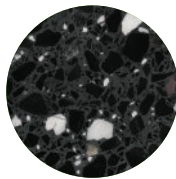

• #T184

Terrazzo Stone Table Tops, 4/5"
Suitable for Indoor/Outdoor Use.

(Perlino Bianco)

Round Sizes:
24", 28", 30", 32", 36"

Square Sizes:
24"x24", 28"x28", 30"x30",
32"x32", 36"x36"

Rectangular Sizes:
24"x30", 32"x48"

Custom Sizes Available.
Custom Shapes Available.

Natural Stone Materials Exhibit
Variations in Colors and Patterns.
Images do not Accurately Represent
Conformity in Design and Color.

Agata Bianco

Opale Nero

Pietra Tortora

Monte Verde

Sabbia Beige

Perlino Bianco