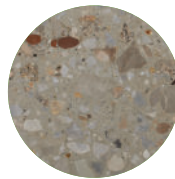

• #T184

Terrazzo Stone Table Tops, 4/5"
Suitable for Indoor/Outdoor Use.

(Perlino Bianco)

Round Sizes:
24", 28", 30", 32", 36"

Square Sizes:
24"x24", 28"x28", 30"x30",
32"x32", 36"x36"

Rectangular Sizes:
24"x30", 32"x48"

Custom Sizes Available.
Custom Shapes Available.

Natural Stone Materials Exhibit
Variations in Colors and Patterns.
Images do not Accurately Represent
Conformity in Design and Color.

Agata Bianco

Opale Nero

Pietra Tortora

Monte Verde

Sabbia Beige

Perlino Bianco