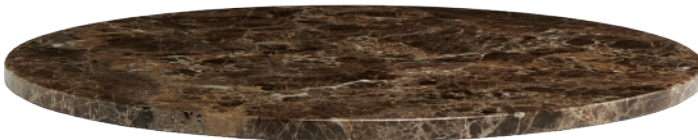

(*Grigio Carnico*)

White Marble  
(*Bianco Carrara*)

Black-Gray Marble  
(*Grigio Carnico*)

Brown Marble  
(*Dark Emperador*)

Green Marble  
(*Verde Guatemala*)

Black Granite  
(*Nero d'Africa*)

- #T180  
Marble or Granite Table Tops, 4/5"  
Suitable for Indoor/Outdoor Use.

Round Sizes:  
24", 28", 30", 32", 36"

Square Sizes:  
24"x24", 28"x28", 30"x30",  
32"x32", 36"x36"

Rectangular Sizes:  
24"x30", 32"x44", 32"x48"

Custom Sizes Available.  
Custom Shapes Available.

Natural Stone Materials Exhibit  
Variations in Colors and Patterns.  
Images do not Accurately Represent  
Conformity in Design and Color.