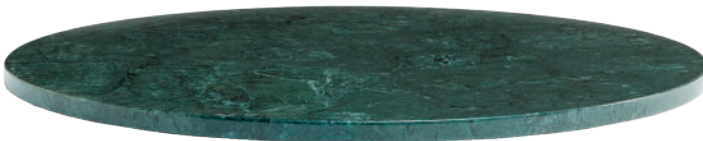

(*Grigio Carnico*)

White Marble  
(*Bianco Carrara*)

Black-Gray Marble  
(*Grigio Carnico*)

Brown Marble  
(*Dark Emperador*)

Green Marble  
(*Verde Guatemala*)

Black Granite  
(*Nero d'Africa*)

- #T180  
Marble or Granite Table Tops, 4/5"  
Suitable for Indoor/Outdoor Use.

Round Sizes:  
24", 28", 30", 32", 36"

Square Sizes:  
24"x24", 28"x28", 30"x30",  
32"x32", 36"x36"

Rectangular Sizes:  
24"x30", 32"x44", 32"x48"

Custom Sizes Available.  
Custom Shapes Available.

Natural Stone Materials Exhibit  
Variations in Colors and Patterns.  
Images do not Accurately Represent  
Conformity in Design and Color.