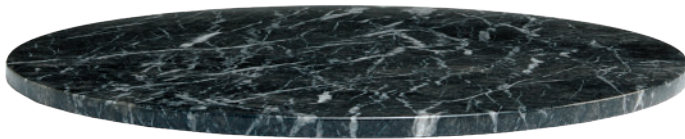

(*Grigio Carnico*)

White Marble  
(*Bianco Carrara*)

Black-Gray Marble  
(*Grigio Carnico*)

Brown Marble  
(*Dark Emperador*)

Green Marble  
(*Verde Guatemala*)

Black Granite  
(*Nero d'Africa*)

- #T180  
Marble or Granite Table Tops, 4/5"  
Suitable for Indoor/Outdoor Use.

Round Sizes:  
24", 28", 30", 32", 36"

Square Sizes:  
24"x24", 28"x28", 30"x30",  
32"x32", 36"x36"

Rectangular Sizes:  
24"x30", 32"x44", 32"x48"

Custom Sizes Available.  
Custom Shapes Available.

Natural Stone Materials Exhibit  
Variations in Colors and Patterns.  
Images do not Accurately Represent  
Conformity in Design and Color.