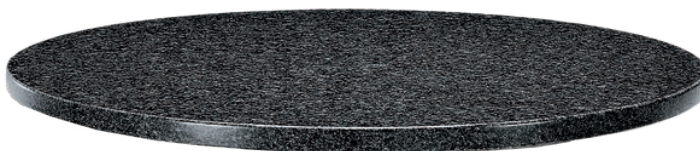

(*Grigio Carnico*)

White Marble  
(*Bianco Carrara*)

Black-Gray Marble  
(*Grigio Carnico*)

Brown Marble  
(*Dark Emperador*)

Green Marble  
(*Verde Guatemala*)

Black Granite  
(*Nero d'Africa*)

- #T180  
Marble or Granite Table Tops, 4/5"  
Suitable for Indoor/Outdoor Use.

Round Sizes:  
24", 28", 30", 32", 36"

Square Sizes:  
24"x24", 28"x28", 30"x30",  
32"x32", 36"x36"

Rectangular Sizes:  
24"x30", 32"x44", 32"x48"

Custom Sizes Available.  
Custom Shapes Available.

Natural Stone Materials Exhibit  
Variations in Colors and Patterns.  
Images do not Accurately Represent  
Conformity in Design and Color.